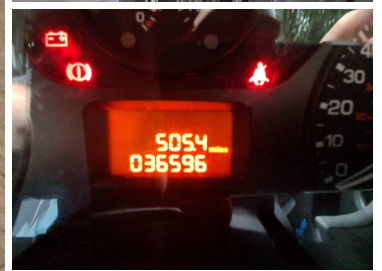

2016(16) Peugeot Partner Tepee 1.6 VTi 98 Active 5...

SOLD

**Engine:** Petrol  
**Body:** MPV  
**Gearbox:** Manual  
**Capacity:** 1598cc  
**Colour:** Silver  
**Mileage:** 36,000  
**CO<sup>2</sup>:** 148g/km  
**MPG:** 44.1mpg  
**Top Speed:** 106mph  
**BHP:** 97bhp  
**Insurance Grp:** 10E

**Whatlington Garage**

Whatlington Garage  
 Whatlington  
 Battle  
 East Sussex, TN33 0NL

15" STEEL

CRUISE CONTROL + SPEED LIMITER  
 LIGHTS ON WARNING  
 REV COUNTER  
 TRIP COMPUTER  
 WATER TEMPERATURE GAUGE

OPENING TAIL GATE WINDOW

CENTRAL INFORMATION SCREEN ON TOP OF DASHBOARD INCLUDING DIGITAL CLOCK + DATE DISPLAY

GREY DIALS WITH SILVER SURROUND

OIL LEVEL GAUGE

SERVICE INTERVAL INDICATOR  
 VARIABLE PAS

6 SPEAKERS (4 SPEAKERS/2 TWEETERS)