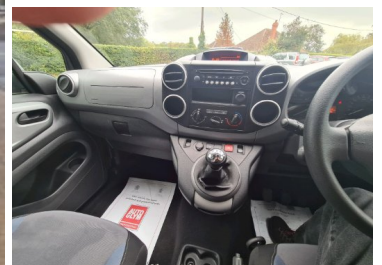

2016(16) Peugeot Partner Tepee 1.6 VTi 98 Active 5...

SOLD

Engine: Petrol
Body: MPV
Gearbox: Manual
Capacity: 1598cc
Colour: Silver
Mileage: 36,000
CO²: 148g/km
MPG: 44.1mpg
Top Speed: 106mph
BHP: 97bhp
Insurance Grp: 10E

Whatlington Garage

Whatlington Garage
Whatlington
Battle
East Sussex, TN33 0NL

15" STEEL

CRUISE CONTROL + SPEED LIMITER
LIGHTS ON WARNING
REV COUNTER
TRIP COMPUTER
WATER TEMPERATURE GAUGE

AUX INPUT
SPEED SENSITIVE STEREO VOLUME
2 SPEED WASH/WIPE

BODY COLOUR BUMPERS/SIDE RUBBING STRIPS

CHROME FRONT FOG LIGHT SURROUND
FOLLOW ME HOME HEADLIGHTS
HEATED REAR WINDOW
LED DAYTIME RUNNING LIGHTS

OPENING TAIL GATE WINDOW

CENTRAL INFORMATION SCREEN ON TOP OF DASHBOARD INCLUDING DIGITAL CLOCK + DATE DISPLAY

GREY DIALS WITH SILVER SURROUND

OIL LEVEL GAUGE

SERVICE INTERVAL INDICATOR
VARIABLE PAS

6 SPEAKERS (4 SPEAKERS/2 TWEETERS)

RADIO/CD + MP3

STEERING COLUMN REMOTE CONTROL FOR STEREO

AUTOMATIC ACTIVATION OF HAZARD WARNING LIGHTS

BODY COLOUR DOOR HANDLES
BODY COLOUR DOOR MIRRORS

ELECTRIC ADJUSTABLE DOOR MIRRORS

FRONT FOG LAMPS

HEATED WINDSCREEN

ONE TOUCH ELECTRIC FRONT WINDOWS

REAR FOG AND REVERSING